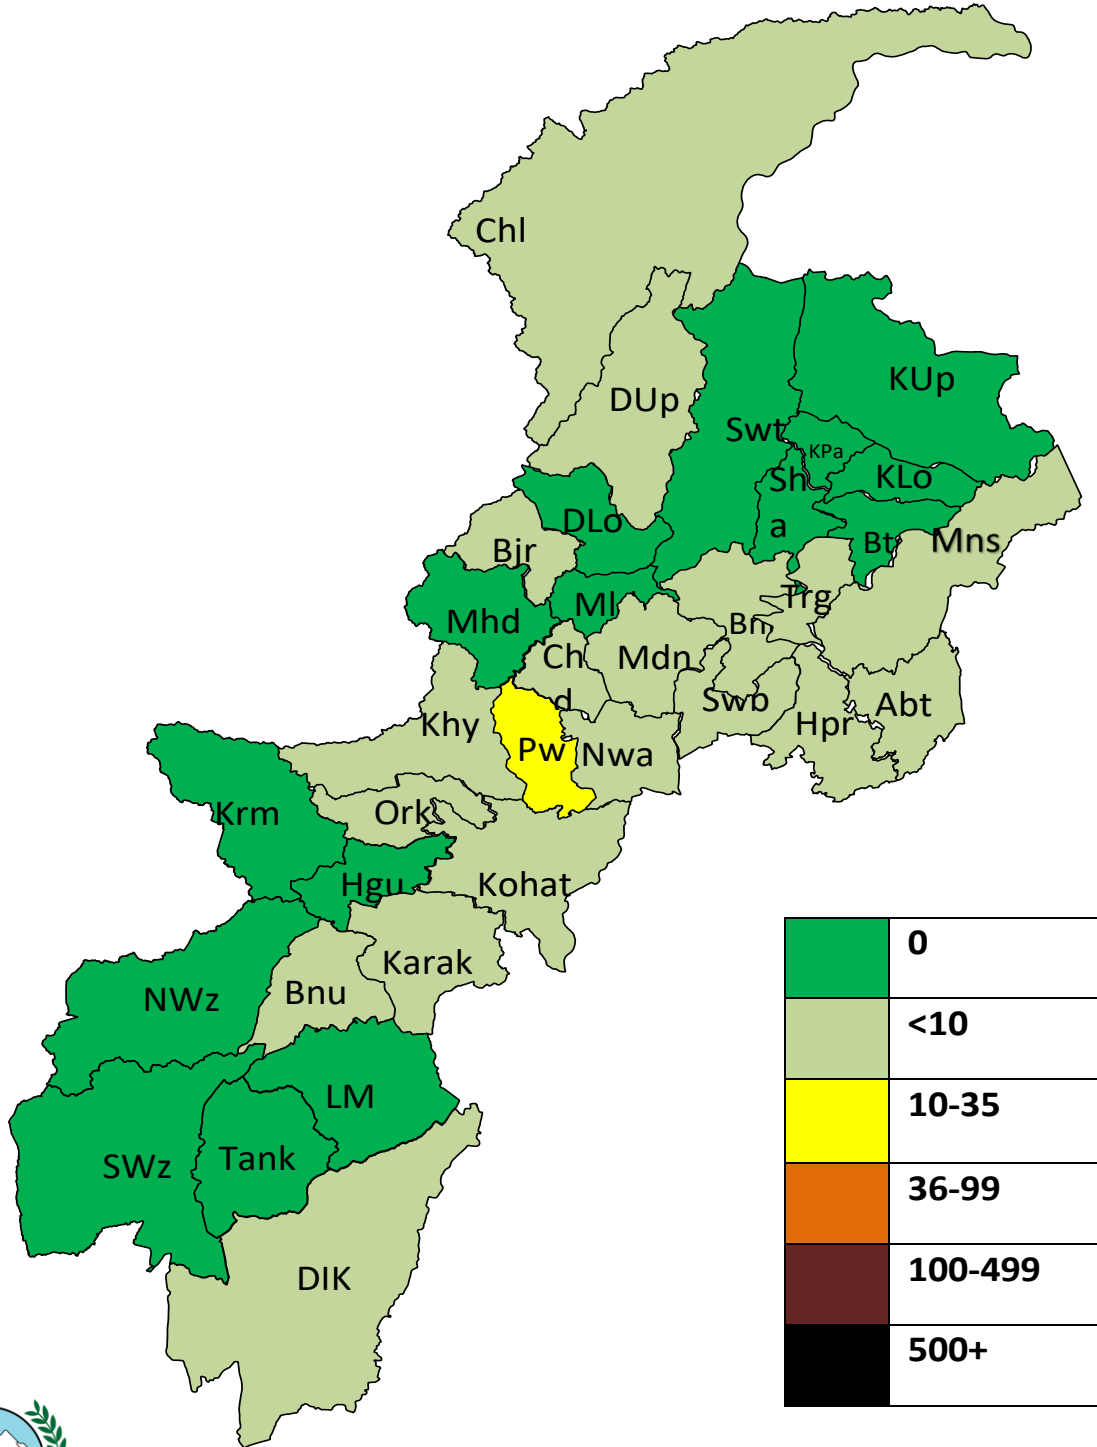

# 219705

Total Cases

# 1568

New Tests Today

1. Figures up to 12 Midnight on the 04<sup>th</sup> June 2022
2. Active cases = total cases till now – deaths – recoveries

# Khyber Pakhtunkhwa Corona Virus Disease COVID-19 Daily Update 05 June 2022

## 2. Provincial Heatmap

Map colored by active cases

District
<b>Total</b>

Cases	
Total	24 hrs
<b>219705</b>	<b>2</b>

Deaths	
Total	24 hrs
<b>6324</b>	<b>0</b>

Recoveries
<b>213306</b>

Active Cases
<b>75</b>